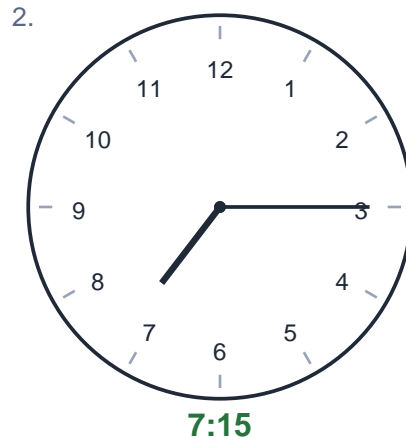

8.

3:00

A blank circular clock face with numbers 1 through 12 and tick marks for minutes. The time 3:00 is printed below the clock.

9.

11:30

A blank circular clock face with numbers 1 through 12 and tick marks for minutes. The time 11:30 is printed below the clock.

10.

8:00

A blank circular clock face with numbers 1 through 12 and tick marks for minutes. The time 8:00 is printed below the clock.

11.

10:15

A blank circular clock face with numbers 1 through 12 and tick marks for minutes. The time 10:15 is printed below the clock.

12.

9:45

A blank circular clock face with numbers 1 through 12 and tick marks for minutes. The time 9:45 is printed below the clock.

Draw the Time

Name: _____ Date: _____

Draw the hour and minute hands to show each time.

8.

3:00

A circular clock face with numbers 1 through 12. The hour hand is pointing exactly at 3. The minute hand is pointing exactly at 12.

9.

11:30

A circular clock face with numbers 1 through 12. The hour hand is positioned between 11 and 12, closer to 12. The minute hand is pointing exactly at 6.