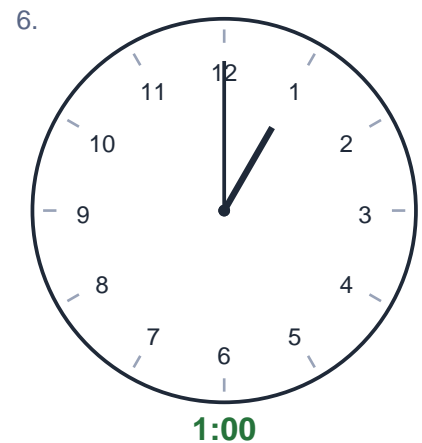

8.

3:00

A blank circular clock face with numbers 1 through 12 and tick marks for minutes. The time 3:00 is printed below the clock.

9.

11:30

A blank circular clock face with numbers 1 through 12 and tick marks for minutes. The time 11:30 is printed below the clock.

10.

8:00

A blank circular clock face with numbers 1 through 12 and tick marks for minutes. The time 8:00 is printed below the clock.

11.

10:15

A blank circular clock face with numbers 1 through 12 and tick marks for minutes. The time 10:15 is printed below the clock.

12.

9:45

A blank circular clock face with numbers 1 through 12 and tick marks for minutes. The time 9:45 is printed below the clock.

Draw the Time

Name: _____ Date: _____

Draw the hour and minute hands to show each time.

Draw the Time

Name: _____ Date: _____

Draw the hour and minute hands to show each time.

7.

11:45

A circular clock face with numbers 1 through 12. The hour hand is positioned between 11 and 12, closer to 12. The minute hand is pointing exactly at 9.