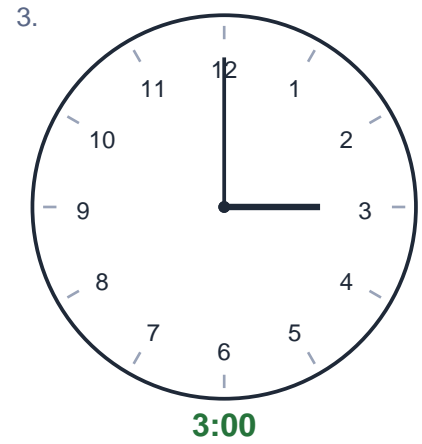

8.

3:00

A blank circular clock face with numbers 1 through 12 and tick marks for minutes. The time 3:00 is printed below the clock.

9.

11:30

A blank circular clock face with numbers 1 through 12 and tick marks for minutes. The time 11:30 is printed below the clock.

10.

8:00

A blank circular clock face with numbers 1 through 12 and tick marks for minutes. The time 8:00 is printed below the clock.

11.

10:15

A blank circular clock face with numbers 1 through 12 and tick marks for minutes. The time 10:15 is printed below the clock.

12.

9:45

A blank circular clock face with numbers 1 through 12 and tick marks for minutes. The time 9:45 is printed below the clock.

Draw the Time

Name: _____ Date: _____

Draw the hour and minute hands to show each time.

Draw the Time

Name: _____ Date: _____

Draw the hour and minute hands to show each time.

7.

11:45

A circular clock face with numbers 1 through 12. The hour hand is positioned between 11 and 12, closer to 12. The minute hand is pointing exactly at 9.