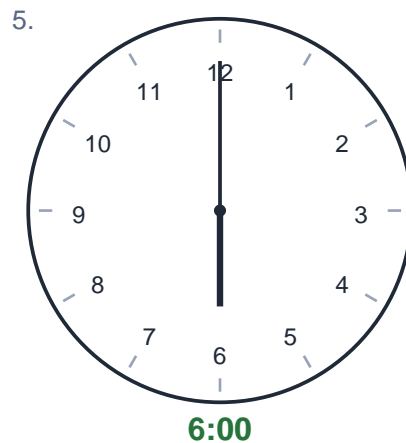

8.

3:00

A blank circular clock face with numbers 1 through 12 and tick marks for minutes. The time 3:00 is printed below the clock.

9.

11:30

A blank circular clock face with numbers 1 through 12 and tick marks for minutes. The time 11:30 is printed below the clock.

10.

8:00

A blank circular clock face with numbers 1 through 12 and tick marks for minutes. The time 8:00 is printed below the clock.

11.

10:15

A blank circular clock face with numbers 1 through 12 and tick marks for minutes. The time 10:15 is printed below the clock.

12.

9:45

A blank circular clock face with numbers 1 through 12 and tick marks for minutes. The time 9:45 is printed below the clock.

Draw the Time

Name: _____ Date: _____

Draw the hour and minute hands to show each time.

8.

3:00

A circular clock face with numbers 1 through 12. The hour hand is pointing exactly at 3. The minute hand is pointing exactly at 12.

9.

11:30

A circular clock face with numbers 1 through 12. The hour hand is positioned between 11 and 12, closer to 12. The minute hand is pointing exactly at 6.