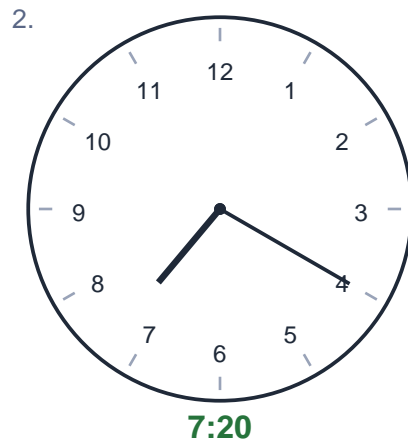

Draw the Time

Name: _____ Date: _____

Draw the hour and minute hands to show each time.