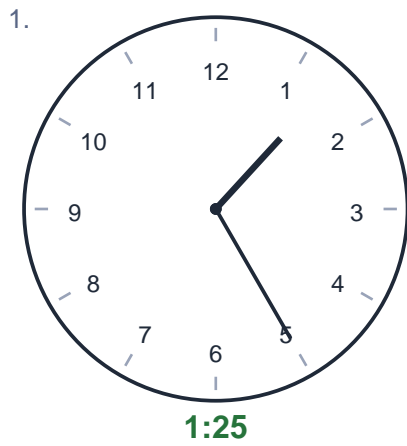

Draw the Time

Name: _____ Date: _____

Draw the hour and minute hands to show each time.