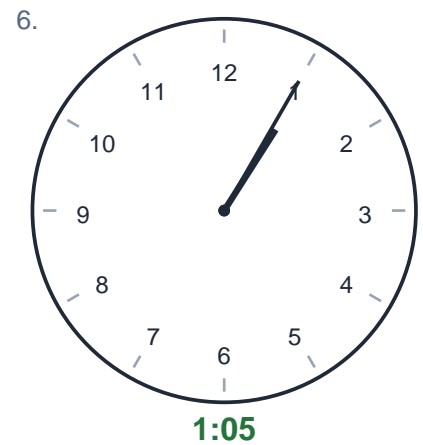

Draw the Time

Name: _____ Date: _____

Draw the hour and minute hands to show each time.