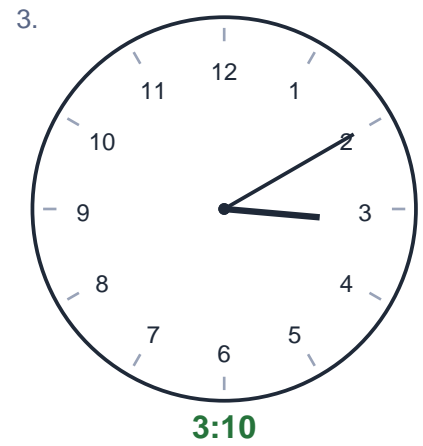

Draw the Time

Name: _____ Date: _____

Draw the hour and minute hands to show each time.