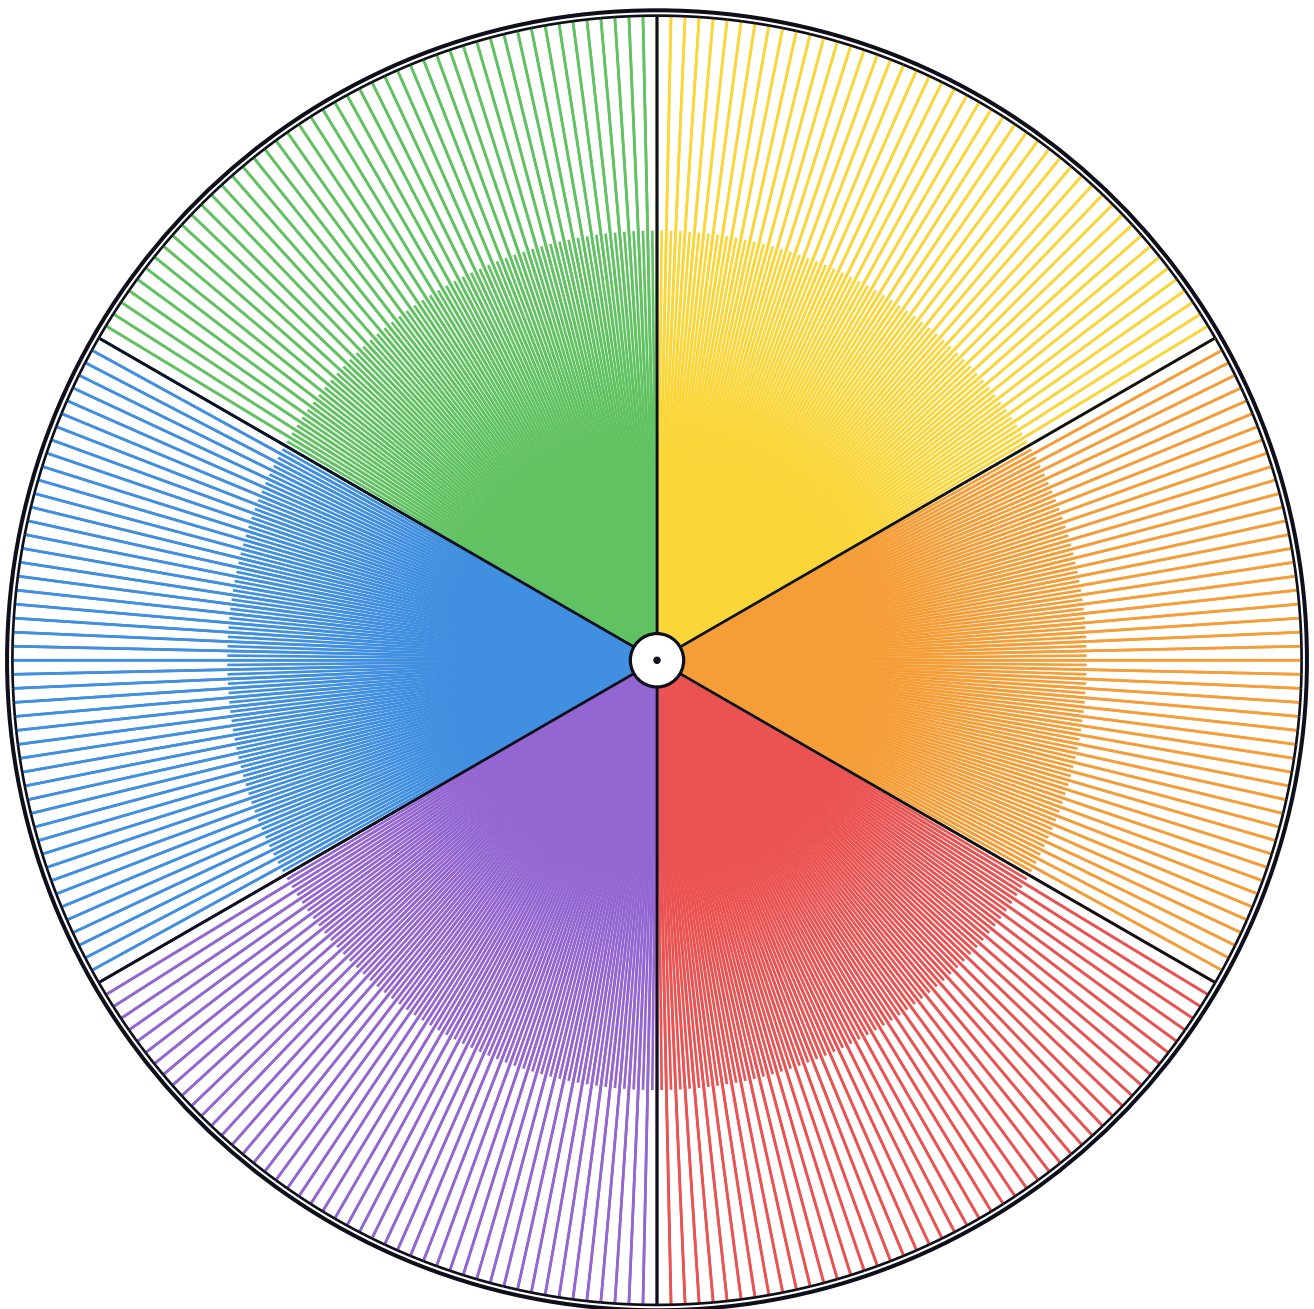

Game Spinner

6 wedges · colours

Spinner

Cut out and pin through the centre: