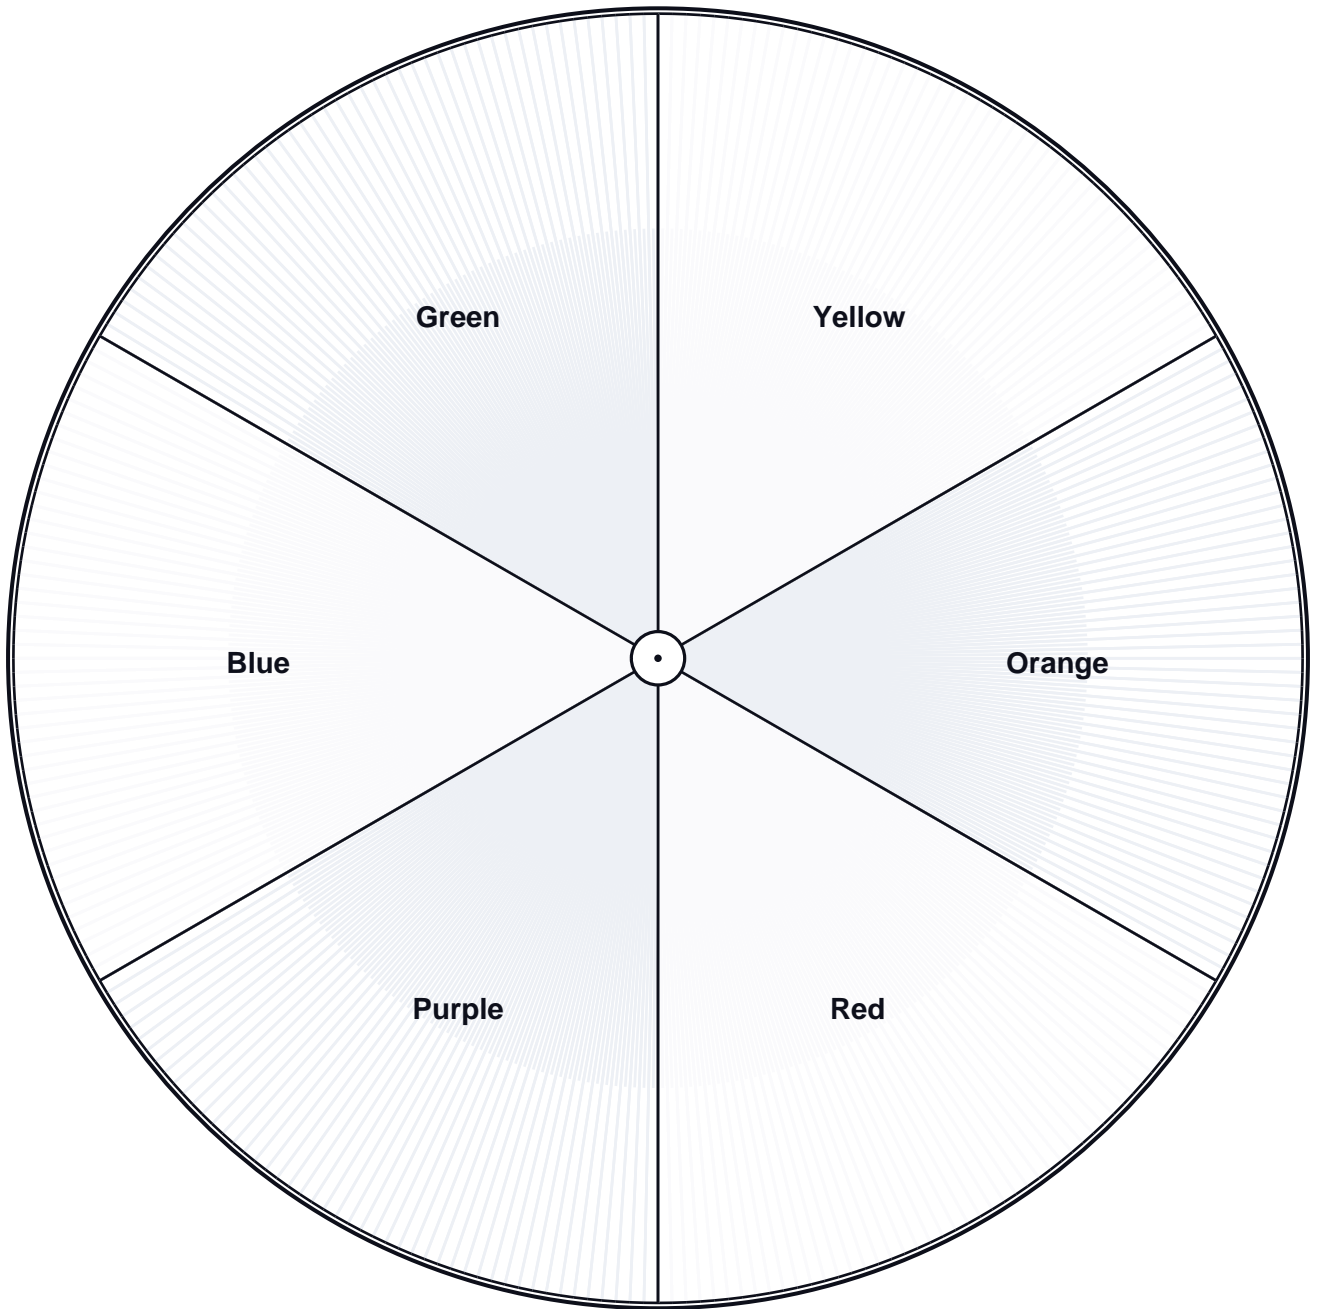

Game Spinner

6 wedges · labels

Spinner

Cut out and pin through the centre: