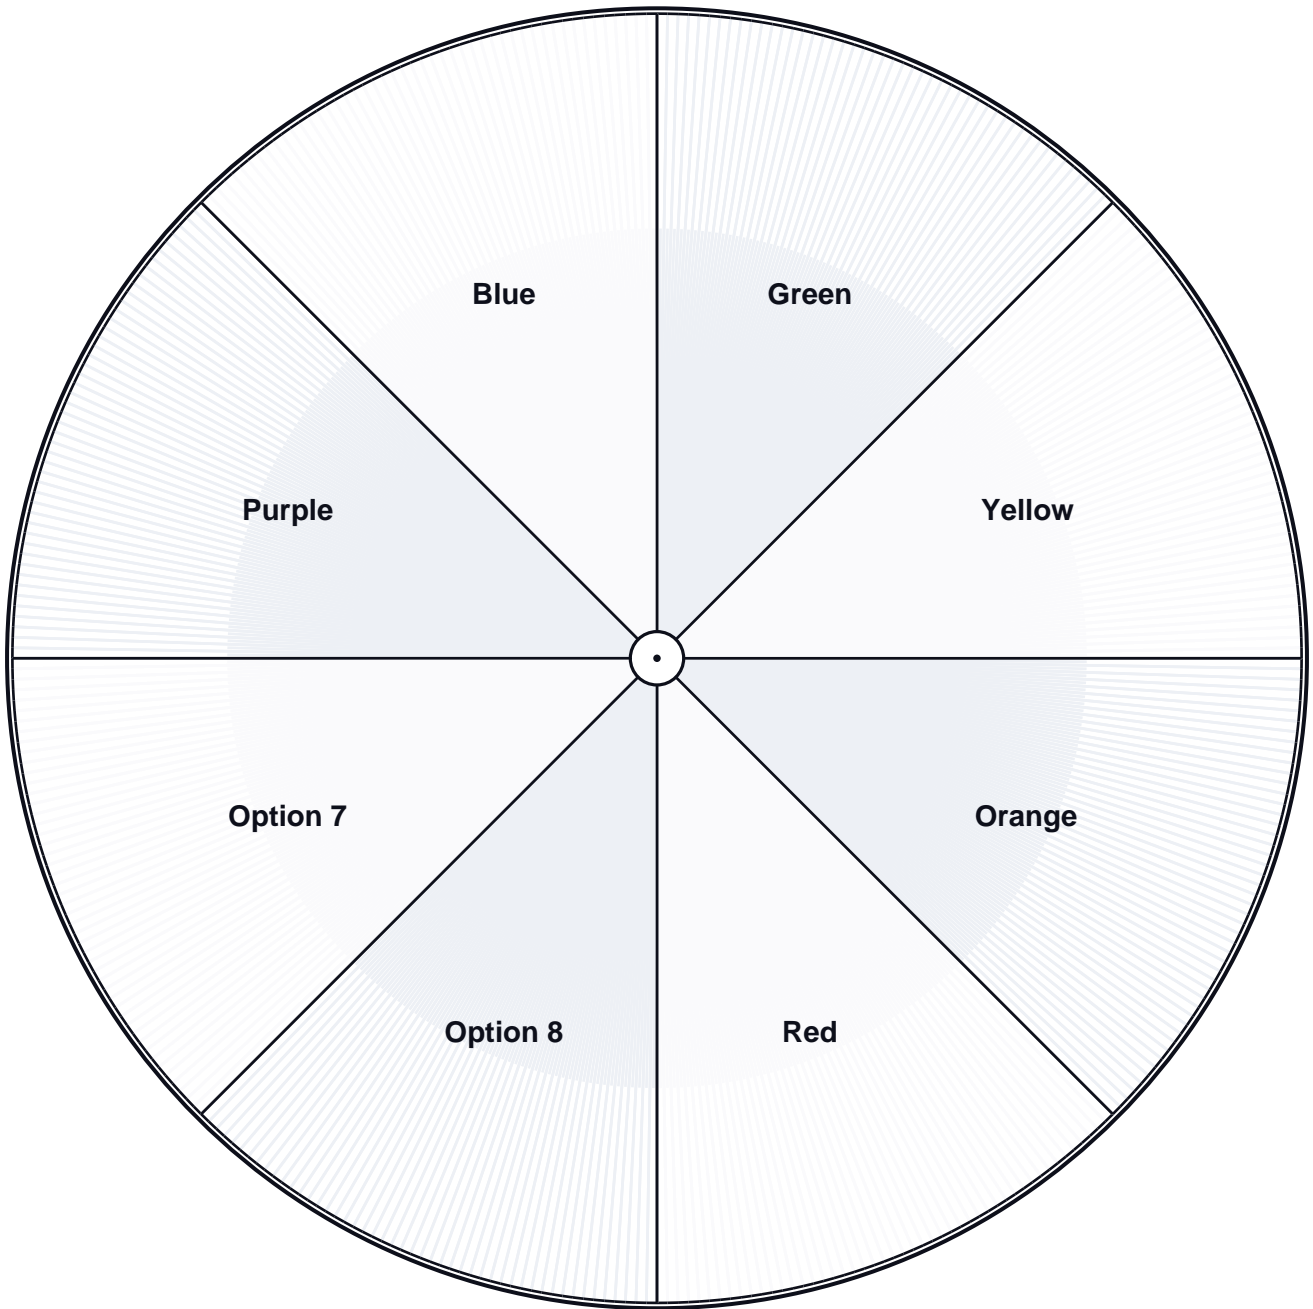

# Game Spinner

8 wedges · labels

# Spinner

Cut out and pin through the centre: