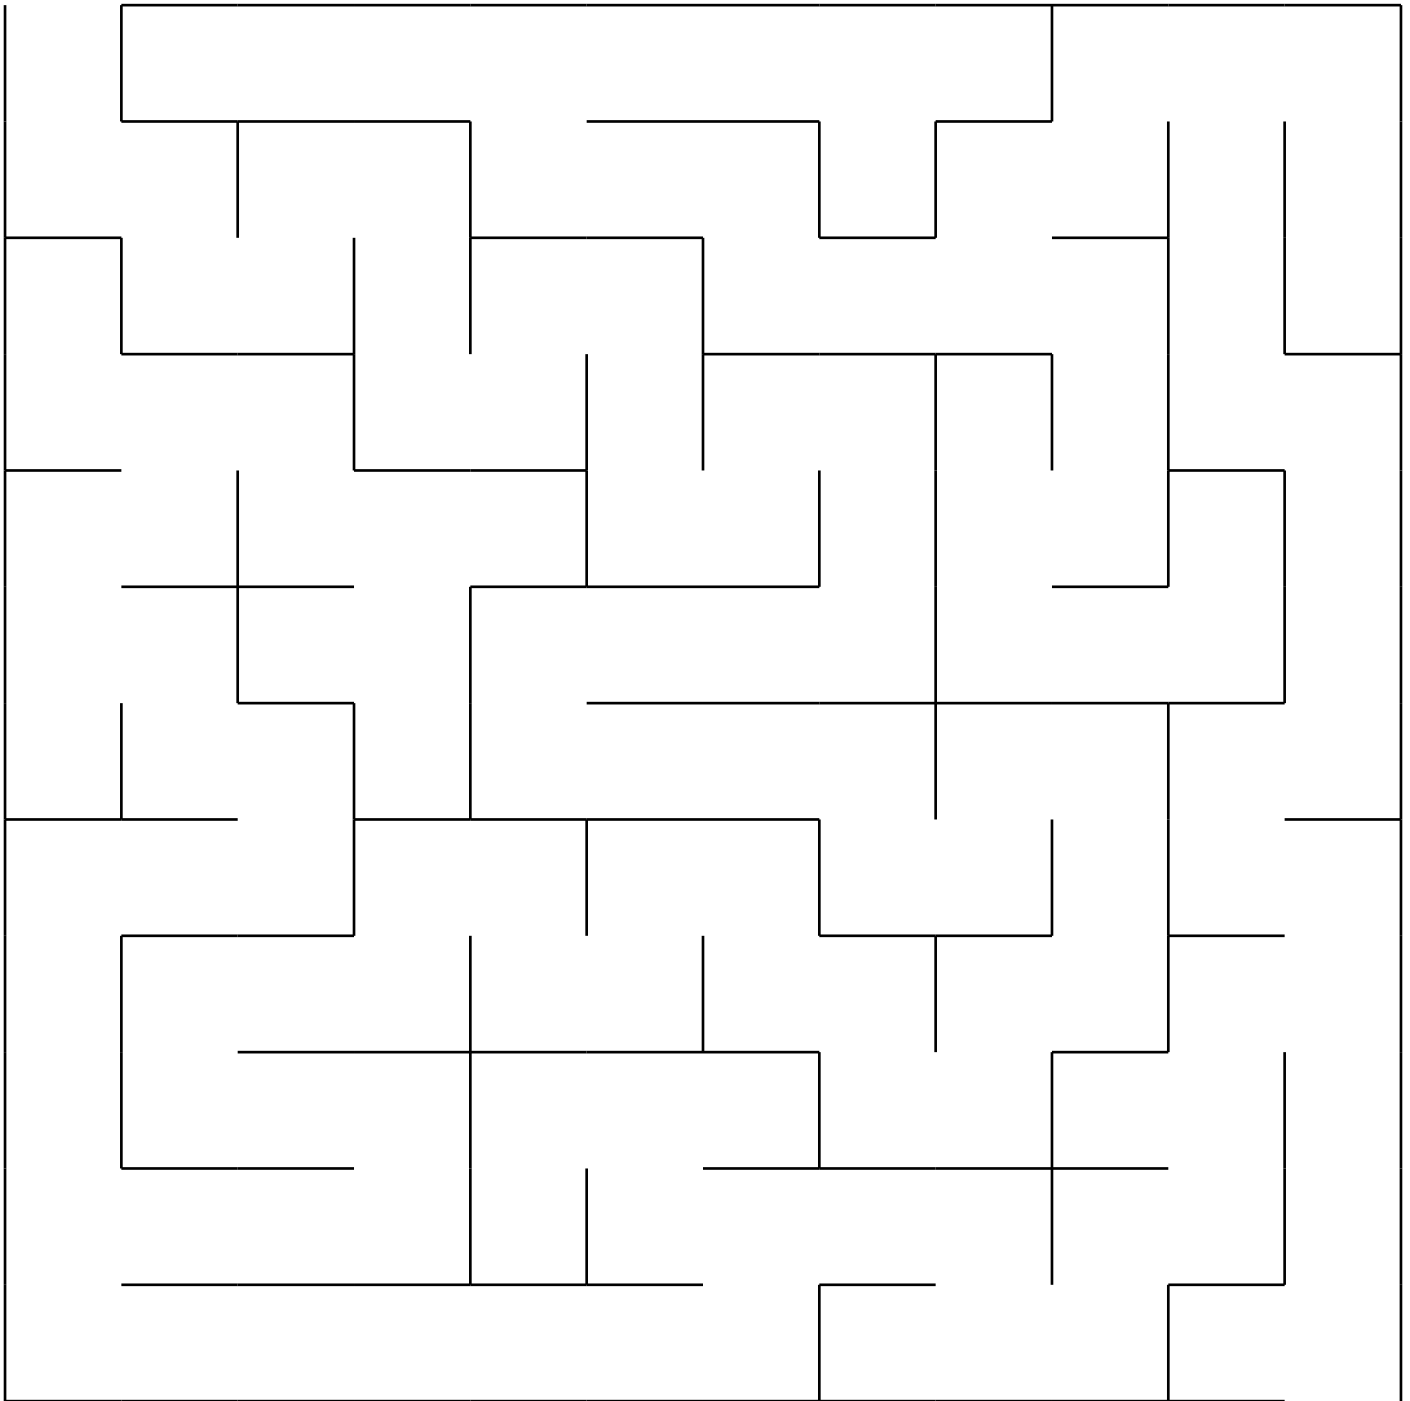

Stage 1: Find the key in the workshop maze.

PW

PW

PW

PW

PW

PW

Stage 2: Pick the lock - bounce through the hex corridor.

PW

PW

PW

PW

PW

PW

PW

Stage 3: Rescue the heart from the safe room.

Stage 4: Escape! Solve the exit maze.