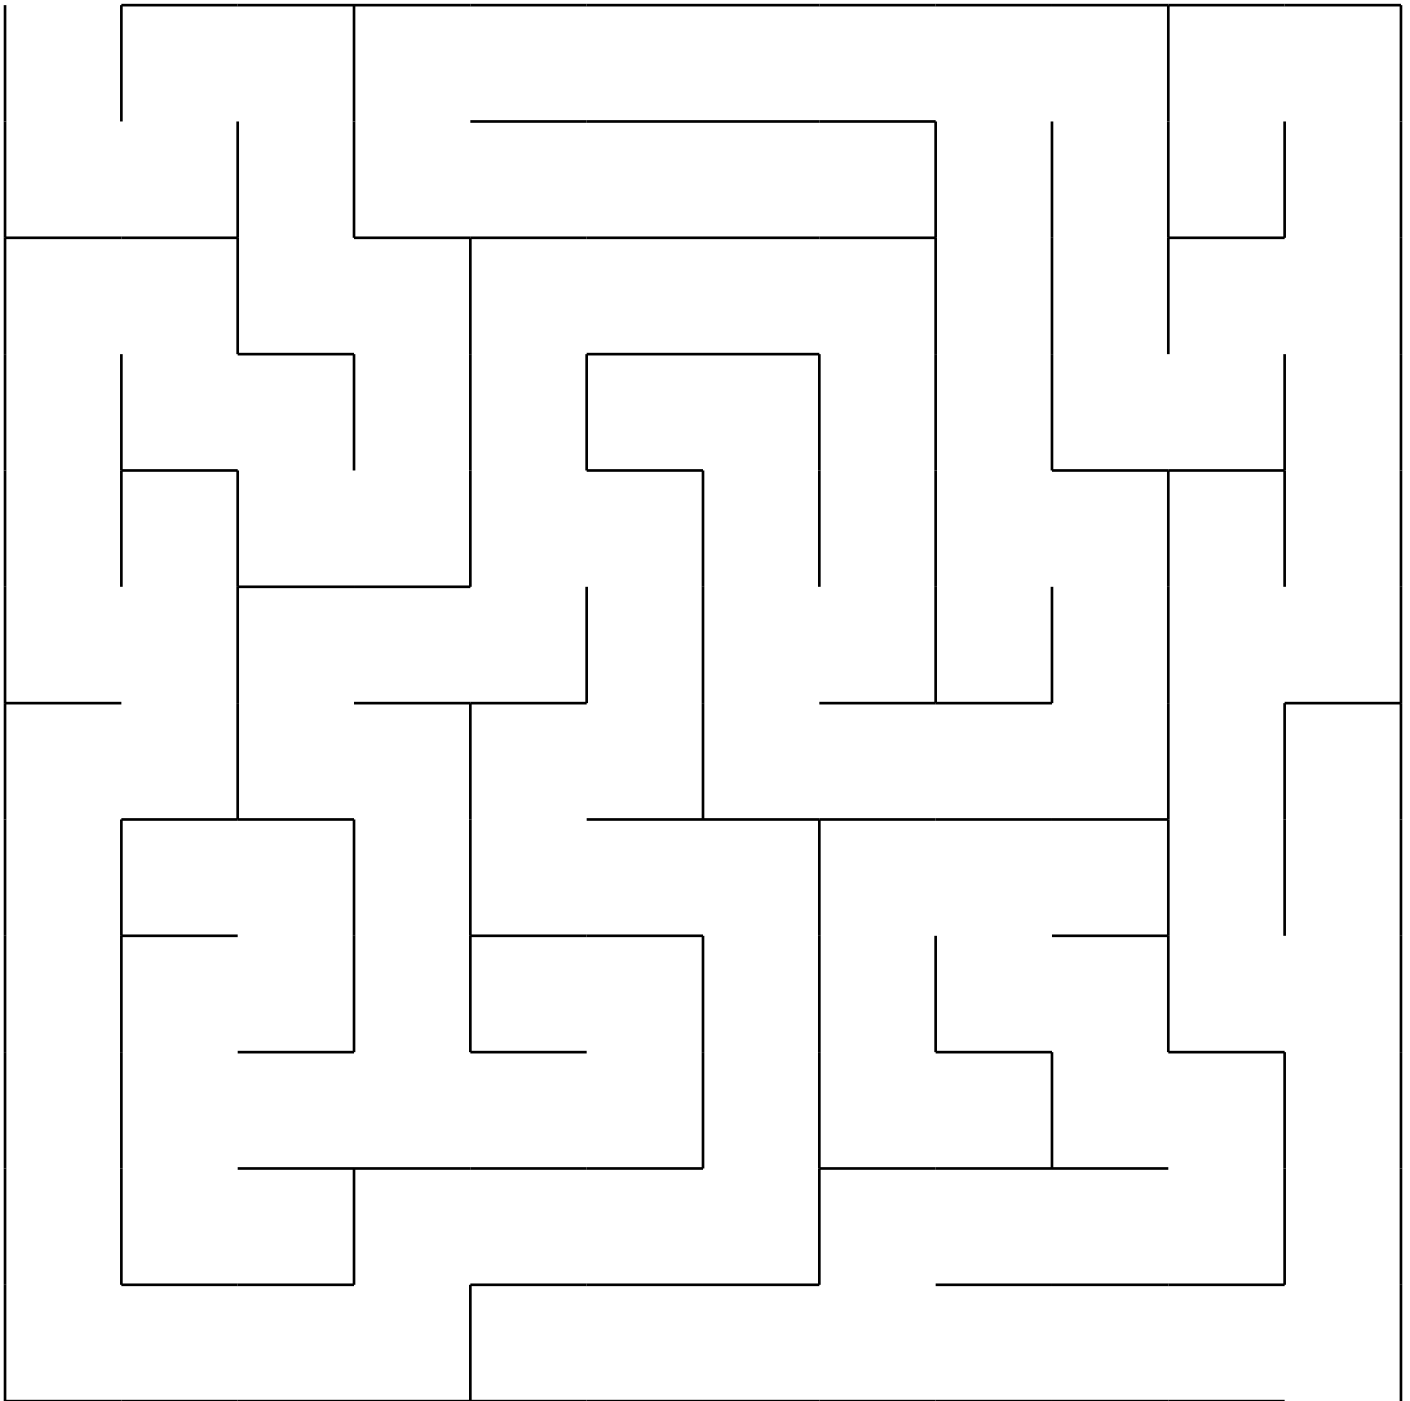

Stage 1: Find the key in the workshop maze.

PW

PW

PW

PW

PW

PW

Stage 2: Pick the lock - bounce through the hex corridor.

PW

PW

PW

PW

PW

PW

PW

Stage 3: Rescue the heart from the safe room.

Stage 4: Escape! Solve the exit maze.