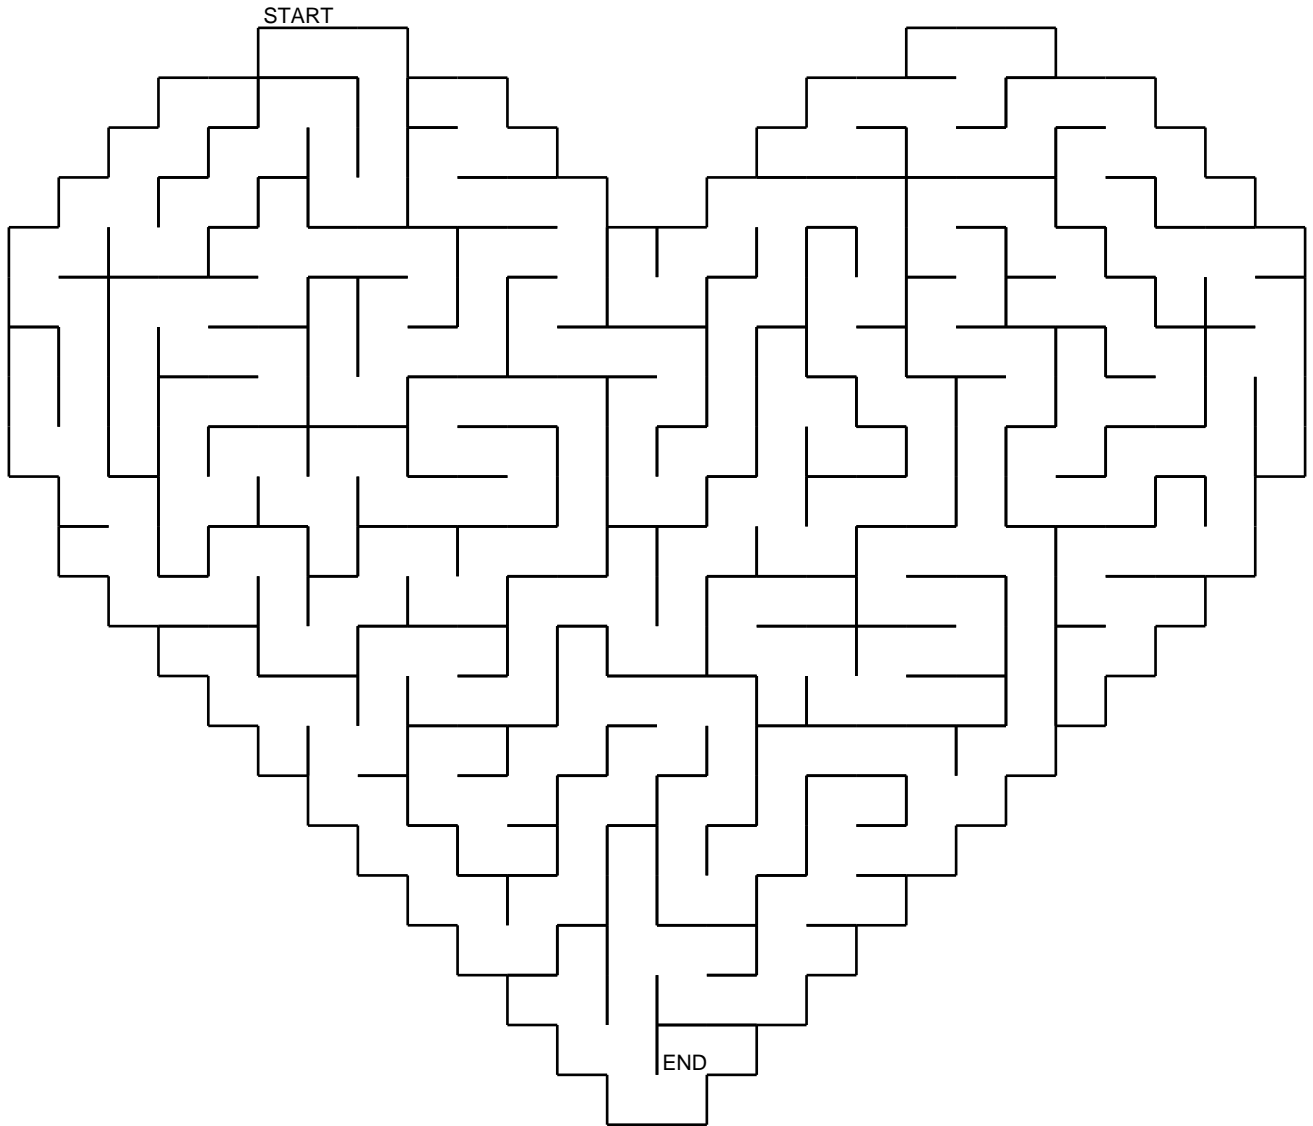

Stage 1: Find the key in the workshop maze.

PW

PW

PW

PW

PW

PW

Stage 2: Pick the lock - bounce through the hex corridor.

PW

PW

PW

PW

PW

PW

PW

Stage 3: Rescue the heart from the safe room.

Stage 4: Escape! Solve the exit maze.